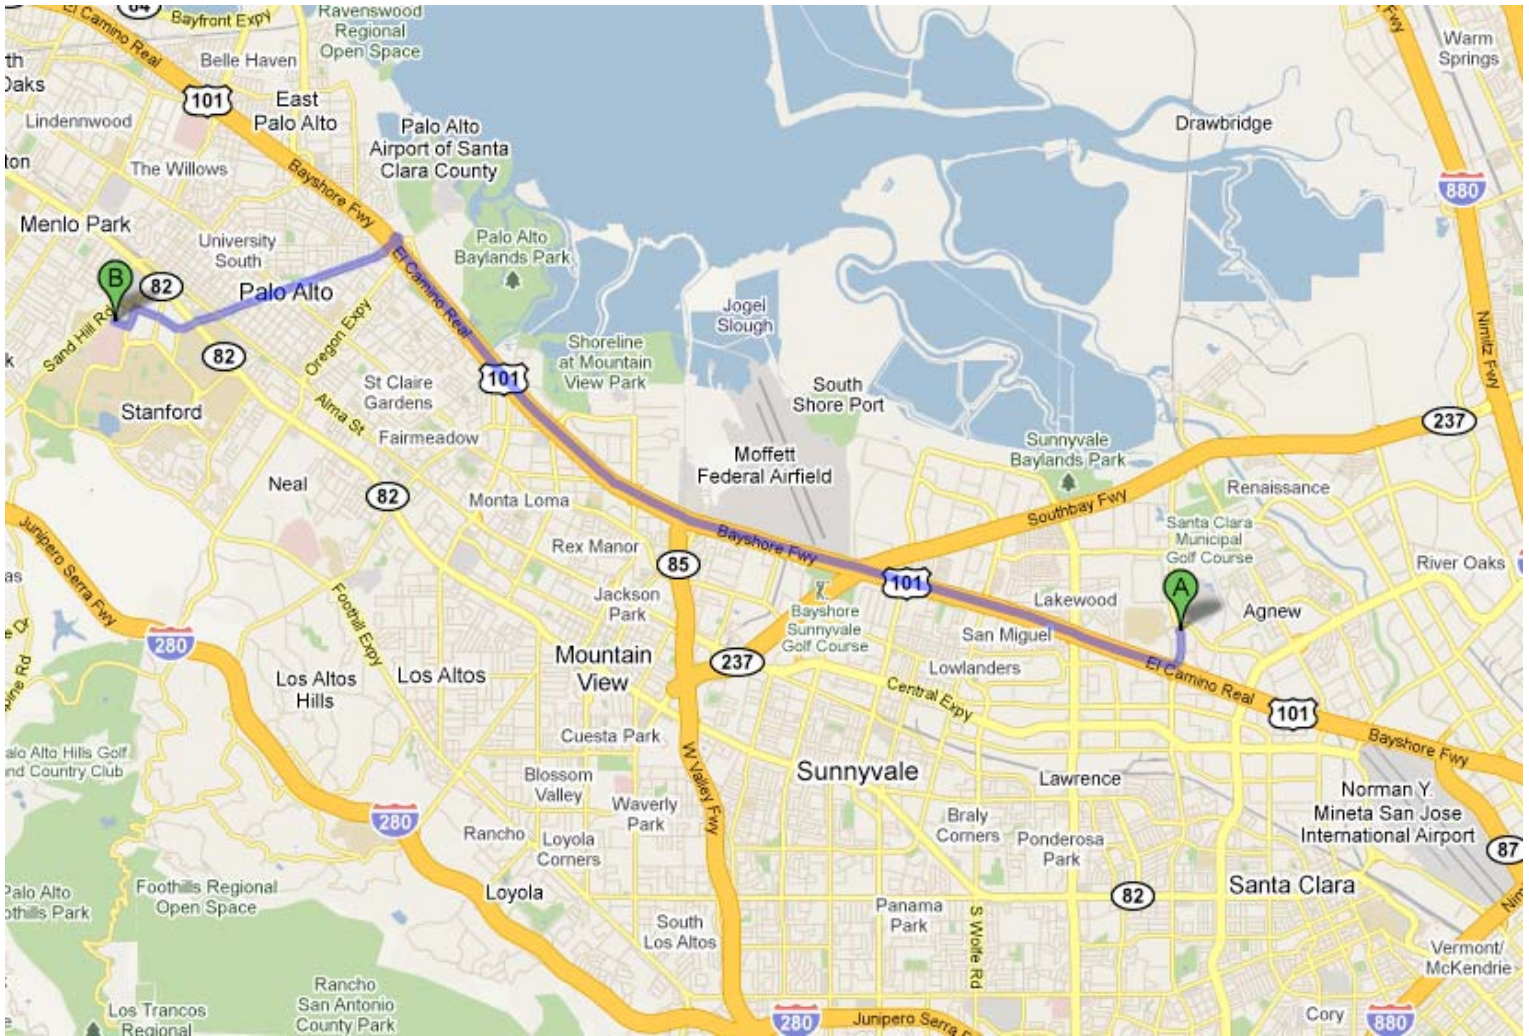

## Directions From Avatar to CEI Medical Group

**4200 Great America Pkwy, Santa Clara, CA 95054 to 1900 University Ave, Suite 101, E. Palo Alto, CA 94303 – 11.6 mi**

- 1. Head south on Great America Pkwy toward Our Ladys Way - 0.2 mi**
- 2. Take the ramp onto US-101 N - 10.6 mi**
- 3. Take exit 403 to merge onto University Ave, (exit splits left and right, take left lane exit) - 0.7 mi**
- 4. Turn right on Woodland Ave.**
- 5. Make immediate right turn into University Circle, then immediate left into CEI Medical Group's parking lot**

## Directions from Avatar Hotel to Waverley Surgery Center

**4200 Great America Pkwy, Santa Clara, CA 95054 to 400 Forest Ave. Palo Alto, CA 94301 – 12.1 miles**

- 1. Head south on Great America Pkwy toward Our Ladys Way - 0.2 mi**
- 2. Take the ramp onto US-101 N - 10.6 mi**
- 3. Take exit 403 to merge onto University Ave (exit splits left and right, take left lane exit) - 1.8 mi**
- 4. Turn left at Middlefield Rd - 0.2 mi**
- 5. Take the 2nd right onto Forest Ave, Destination will be on the left, 0.3 mi**

## Directions From Avatar to Lucile Packard Children's Hospital

4200 Great America Pkwy, Santa Clara, CA 95054 to 725 Welch Road, Palo Alto, CA 94304

1. Head south on Great America Pkwy toward Our Ladys Way - 0.2 mi
2. Take the ramp onto US-101 N - 9.1 mi
3. Take exit 402 for Embarcadero Rd - 0.3 mi
4. Follow signs for Embarcadero Rd W and merge onto Embarcadero Rd - 2.6 mi
5. Continue onto Galvez St - 0.1 mi
6. Slight right at Arboretum Rd - 0.6 mi
7. Turn left at Quarry Rd - 0.2 mi
8. Turn right at Welch Rd - 0.1 mi