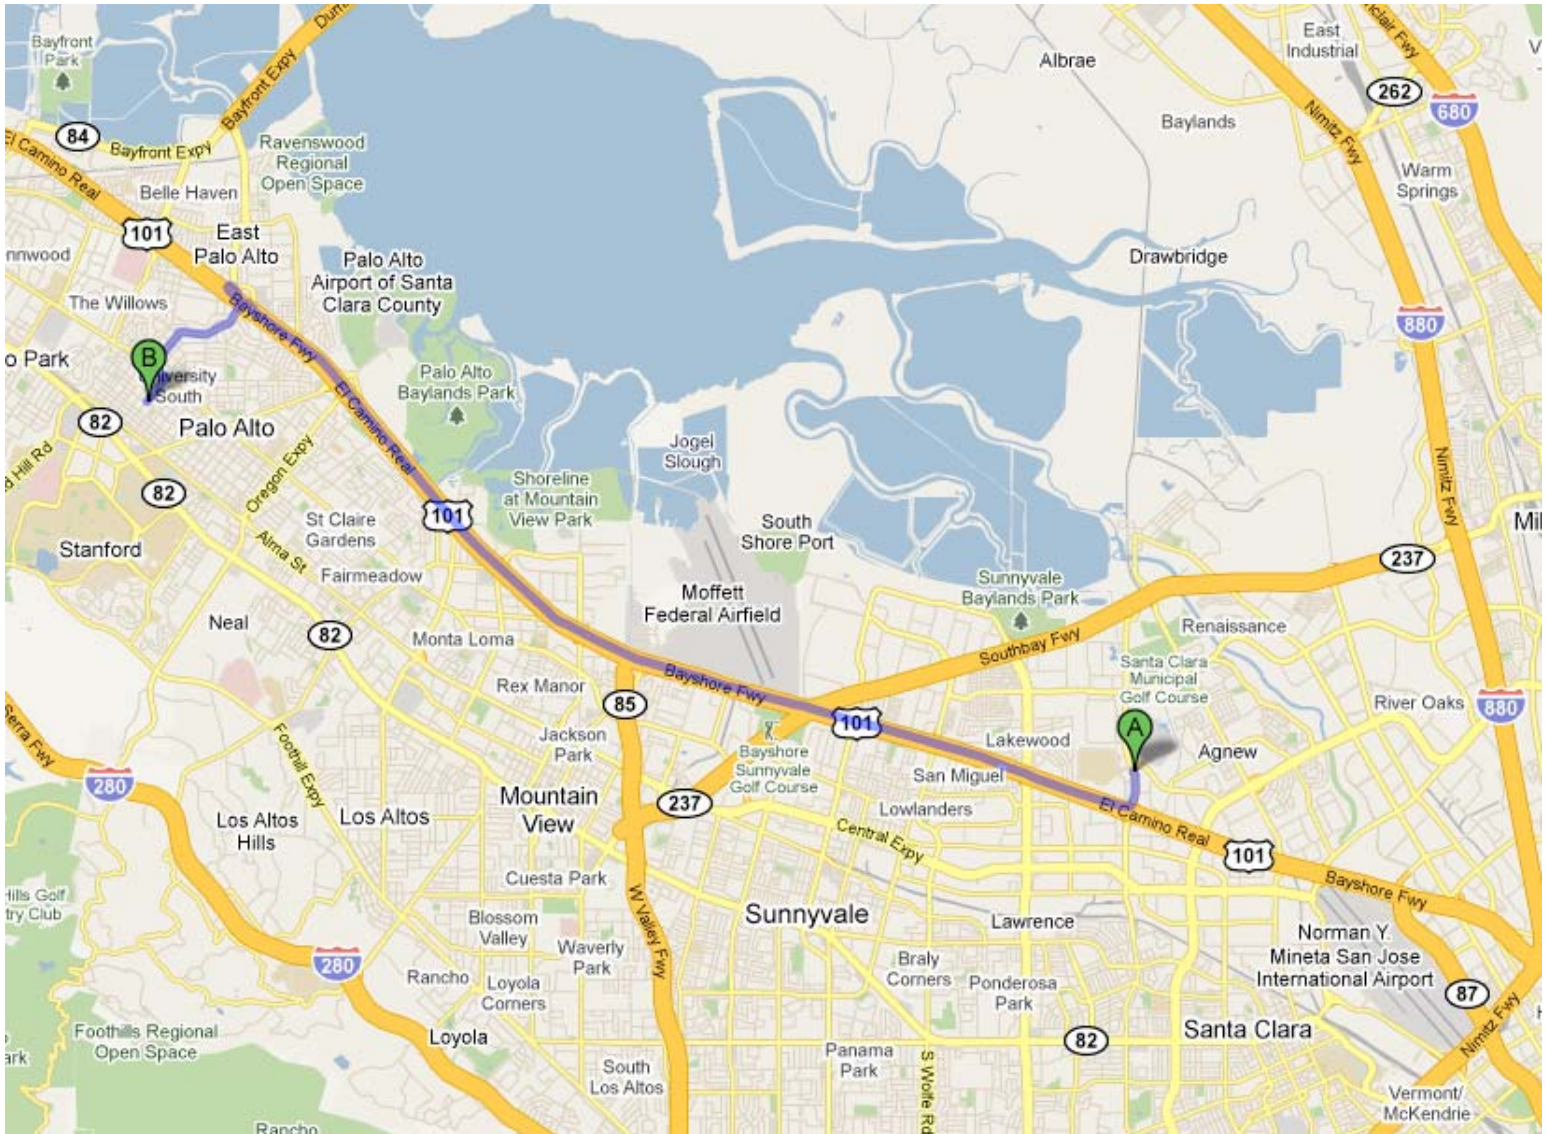

### [Rivermark Plaza \(located in same plaza as Safeway above\)](#)

Postal Annex	Sushi	Red Robin Restaurant
Jamba Juice	Wells Fargo Bank	Piatti's Restaurant
Hair & Nail Salon	Premier Pizza	Town & Country Dry Cleaners

### [Mercado Shopping Center](#)

3113 Mission College Blvd., Santa Clara, CA, 95050

TJ Maxx	In-N-Out Burger	Kinko's
Micro Center	Starbuck's	Jamba Juice
World's Wrapps	Mexicali Grill	AMC Movie Theaters

## Directions From Avatar to CEI Medical Group

**4200 Great America Pkwy, Santa Clara, CA 95054 to 1900 University Ave, Suite 101, E. Palo Alto, CA 94303 – 11.6 mi**

- 1. Head south on Great America Pkwy toward Our Ladys Way - 0.2 mi**
- 2. Take the ramp onto US-101 N - 10.6 mi**
- 3. Take exit 403 to merge onto University Ave, (exit splits left and right, take left lane exit) - 0.7 mi**
- 4. Turn right on Woodland Ave.**
- 5. Make immediate right turn into University Circle, then immediate left into CEI Medical Group's parking lot**

## Directions from Avatar Hotel to Waverley Surgery Center

**4200 Great America Pkwy, Santa Clara, CA 95054 to 400 Forest Ave. Palo Alto, CA 94301 – 12.1 miles**

- 1. Head south on Great America Pkwy toward Our Ladys Way - 0.2 mi**
- 2. Take the ramp onto US-101 N - 10.6 mi**
- 3. Take exit 403 to merge onto University Ave (exit splits left and right, take left lane exit) - 1.8 mi**
- 4. Turn left at Middlefield Rd - 0.2 mi**
- 5. Take the 2nd right onto Forest Ave, Destination will be on the left, 0.3 mi**