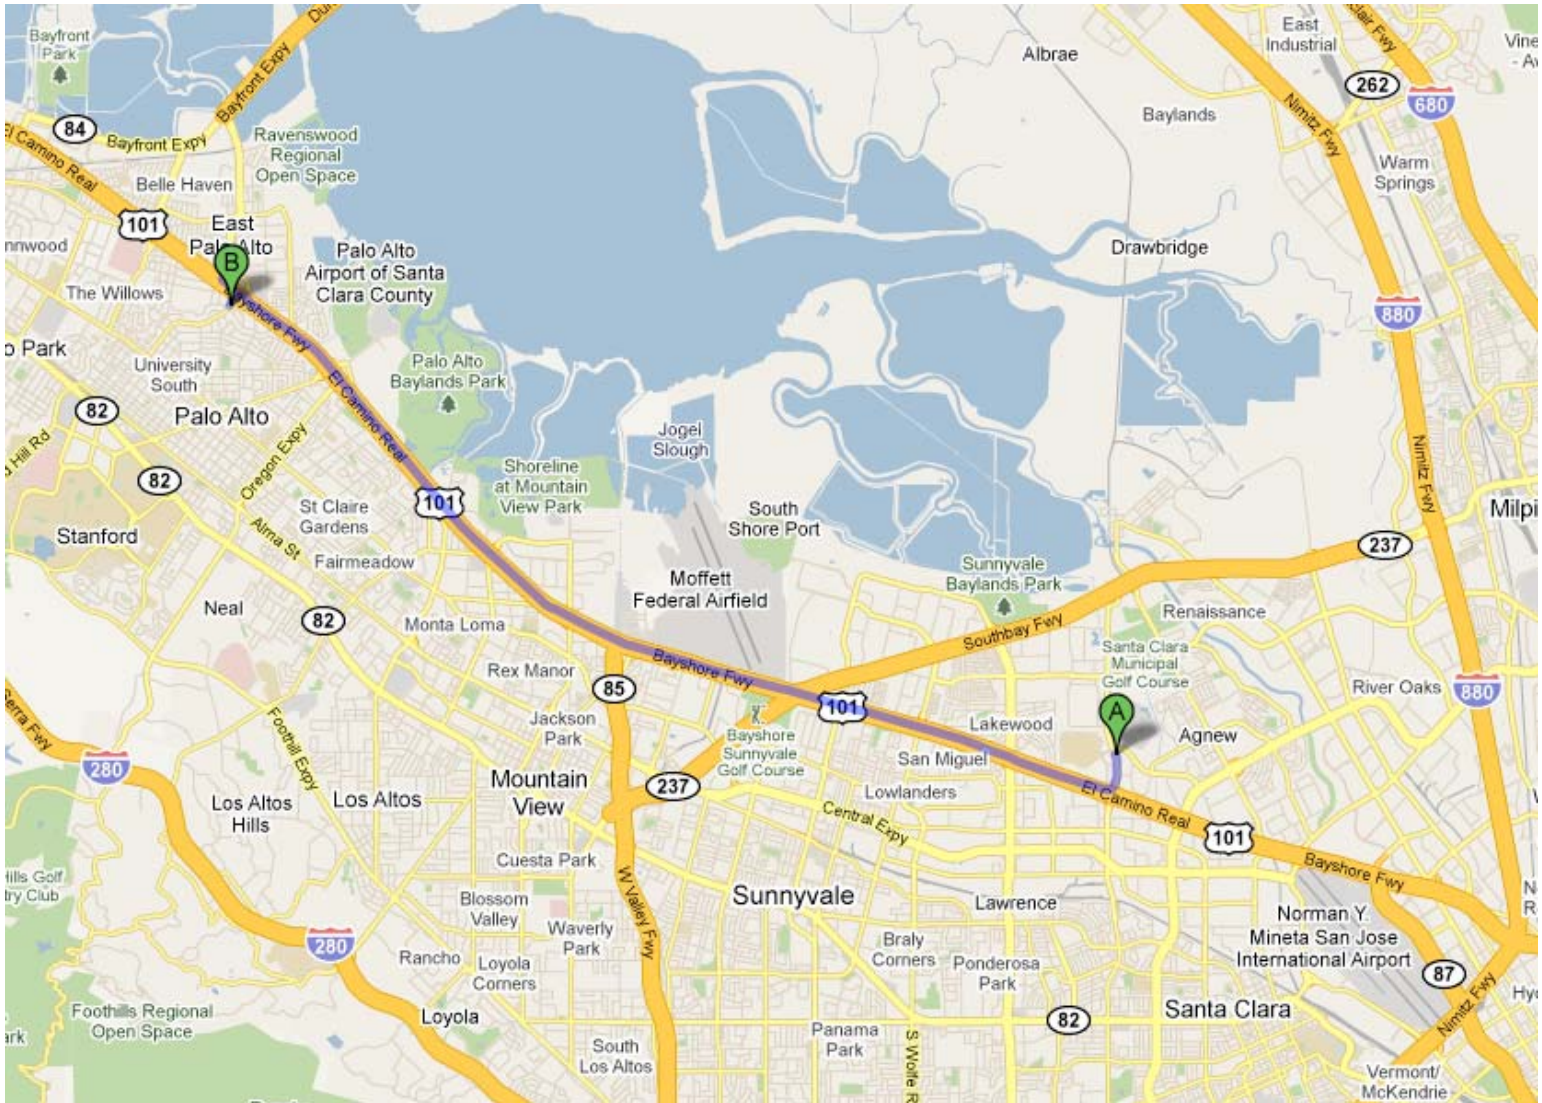

### [Rivermark Plaza \(located in same plaza as Safeway above\)](#)

Postal Annex	Sushi	Red Robin Restaurant
Jamba Juice	Wells Fargo Bank	Piatti's Restaurant
Hair & Nail Salon	Premier Pizza	Town & Country Dry Cleaners

## Directions From Avatar to CEI Medical Group

**4200 Great America Pkwy, Santa Clara, CA 95054 to 1900 University Ave, Suite 101, E. Palo Alto, CA 94303 – 11.6 mi**

- 1. Head south on Great America Pkwy toward Our Ladys Way - 0.2 mi**
- 2. Take the ramp onto US-101 N - 10.6 mi**
- 3. Take exit 403 to merge onto University Ave, (exit splits left and right, take left lane exit) - 0.7 mi**
- 4. Turn right on Woodland Ave.**
- 5. Make immediate right turn into University Circle, then immediate left into CEI Medical Group's parking lot**