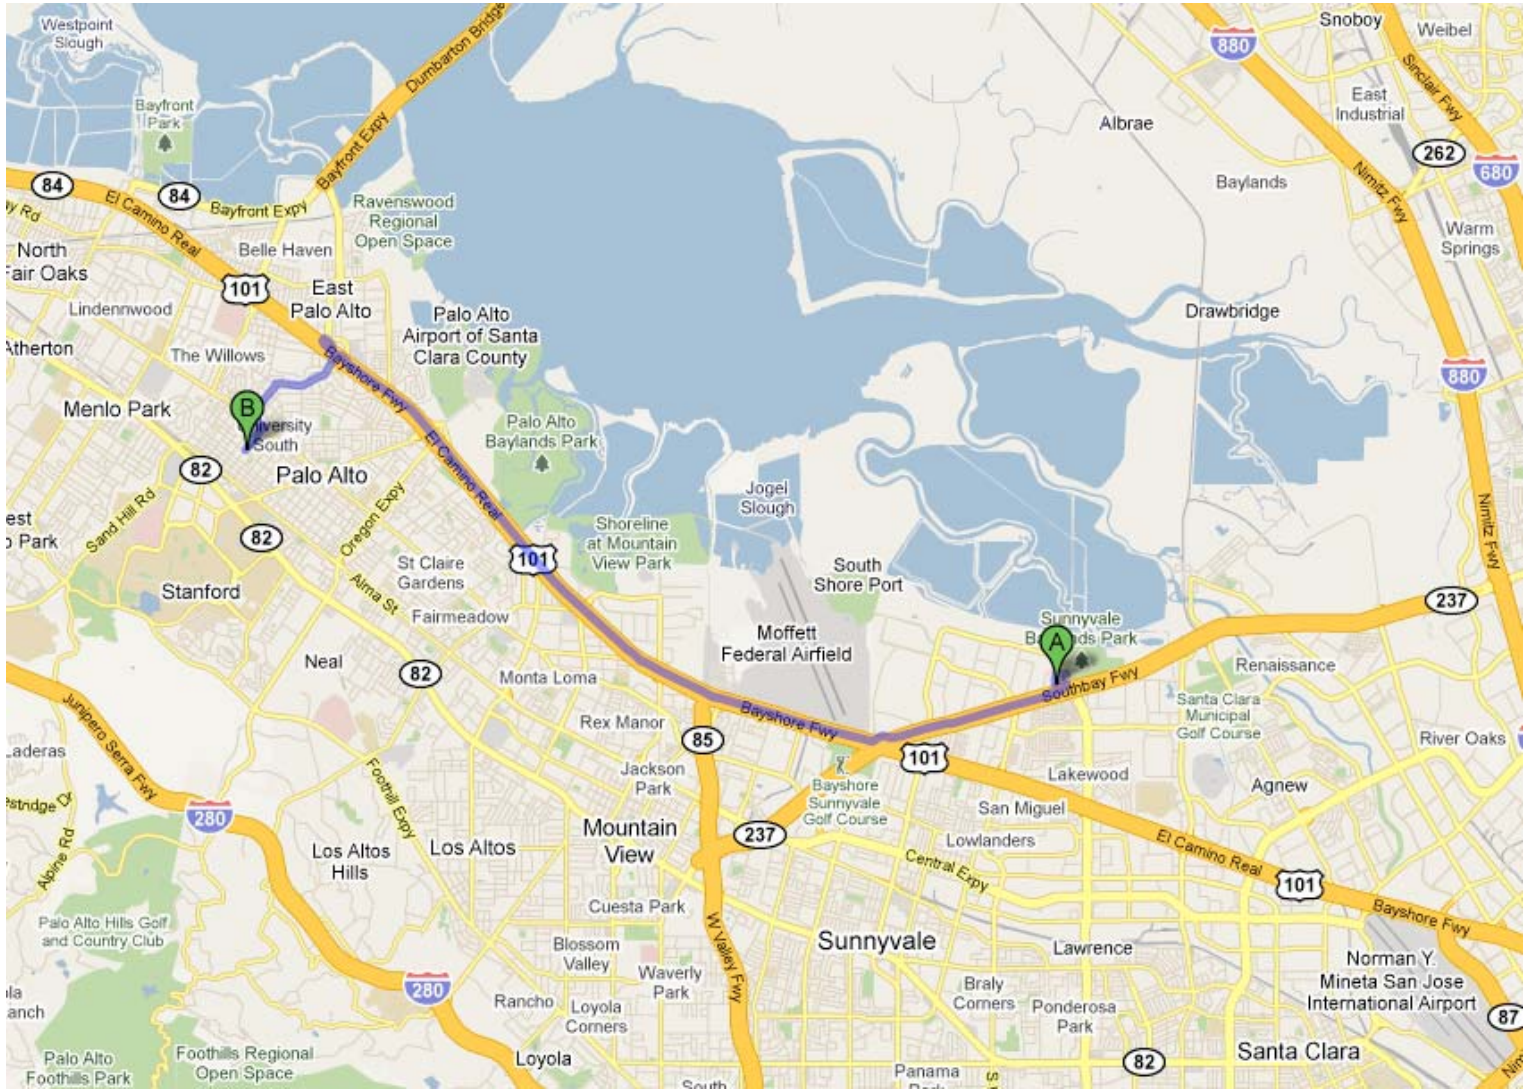

## Directions From Country Inn & Suites to CEI Medical Group

**1300 Chesapeake Terrace, Sunnyvale, CA 94089 to 1900 University Ave, Suite 101, E. Palo Alto, CA 94303 – 10.2 mi**

- 1. Head north on Chesapeake Terrace toward Moffett Park Dr - 0.1 mi**
- 2. Turn right at Moffett Park Dr - 299 ft**
- 3. Take the 1st right onto Caribbean Dr - 322 ft**
- 4. Merge onto CA-237 W via the ramp to Mountain View - 1.9 mi**
- 5. Take exit 3A to merge onto US-101 N toward San Francisco - 7.3 mi**
- 6. Take exit 403 to merge onto University Ave, (exit splits left and right, take left lane exit) - 0.7 mi**

## Directions from Country Inn & Suites to Waverley Surgery Center

**1300 Chesapeake Terrace, Sunnyvale, CA 94089 to 400 Forest Ave. Palo Alto, CA 94301**

- 1. Head north on Chesapeake Terrace toward Moffett Park Dr - 0.1 mi**
- 2. Turn right at Moffett Park Dr - 299 ft**
- 3. Take the 1st right onto Caribbean Dr - 322 ft**
- 4. Merge onto CA-237 W via the ramp to Mountain View - 1.9 mi**
- 5. Take exit 3A to merge onto US-101 N toward San Francisco - 7.3 mi**
- 6. Take exit 403 to merge onto University Ave, (exit splits left and right, take left lane exit) - 1.8 mi**
- 7. Turn left at Middlefield Rd - 0.2 mi**
- 8. Take the 2nd right onto Forest Ave, Destination will be on the left - 0.3 mi**