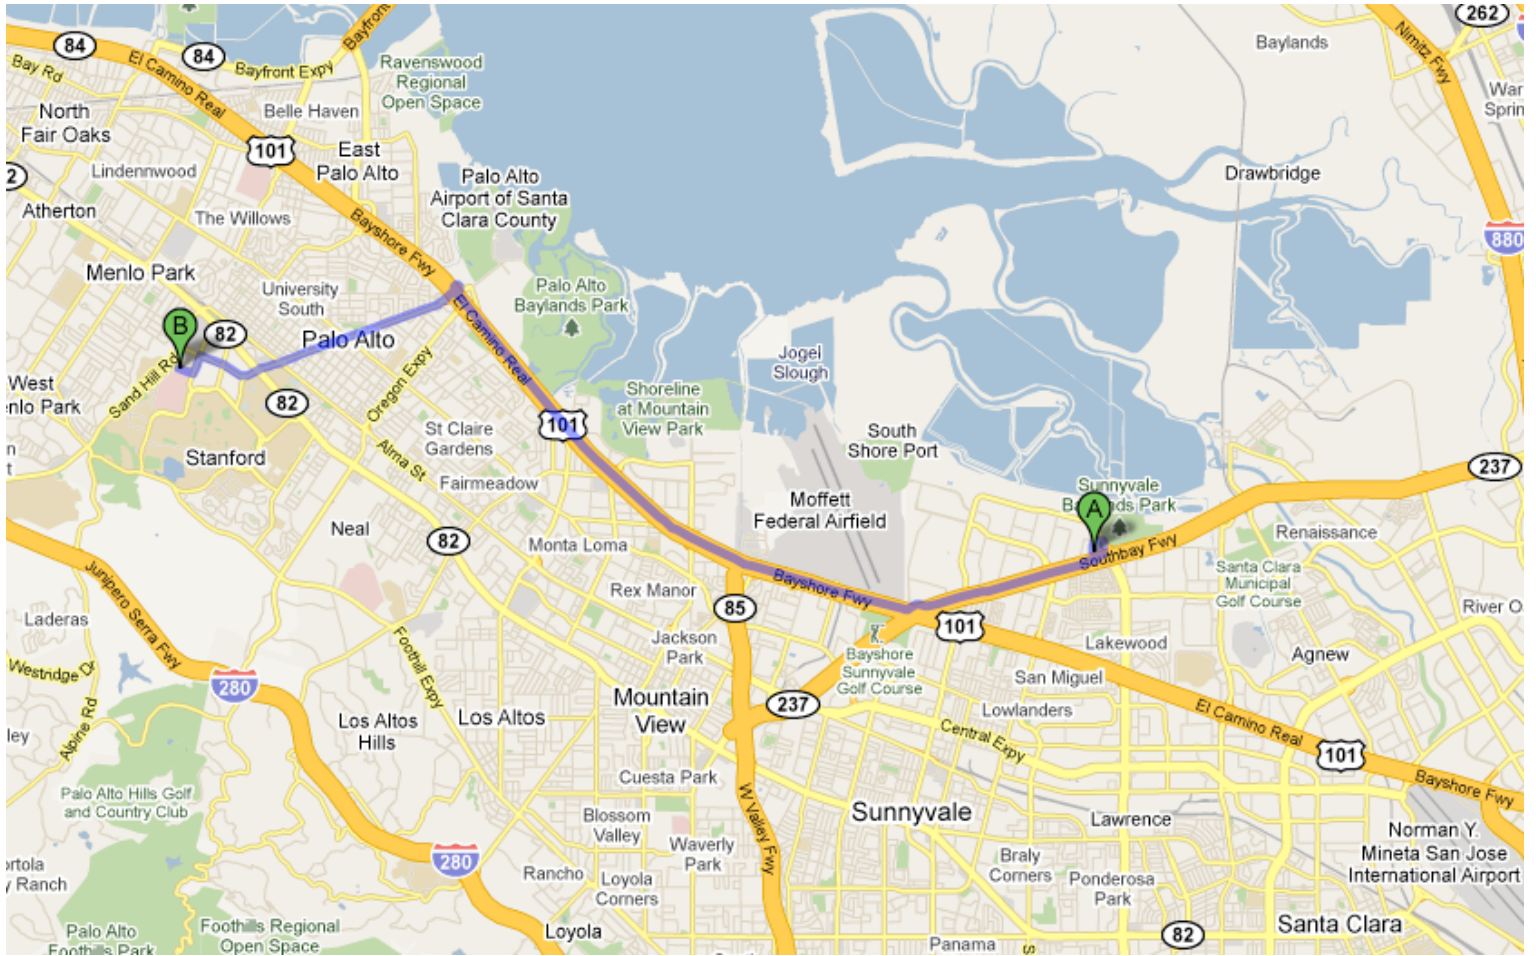

Directions from Country Inn & Suites to Lucile Packard Children's Hospital

1300 Chesapeake Terrace, Sunnyvale CA 94089 to 725 Welch Road, Palo Alto, CA 94304

1. Head north on Chesapeake Terrace toward Moffett Park Dr - 0.1 mi
2. Turn right at Moffett Park Dr - 299 ft
3. Take the 1st right onto Caribbean Dr - 322 ft
4. Merge onto CA-237 W via the ramp to Mountain View - 1.9 mi
5. Take exit 3A to merge onto US-101 N toward San Francisco - 5.8 mi
6. Take exit 402 for Embarcadero Rd - 0.3 mi
7. Follow signs for Embarcadero Rd W and merge onto Embarcadero Rd - 2.6 mi
8. Continue onto Galvez St - 0.1 mi
9. Slight right at Arboretum Rd - 0.6 mi
10. Turn left at Quarry Rd - 0.2 mi
11. Turn right at Welch Rd - 0.1 mi