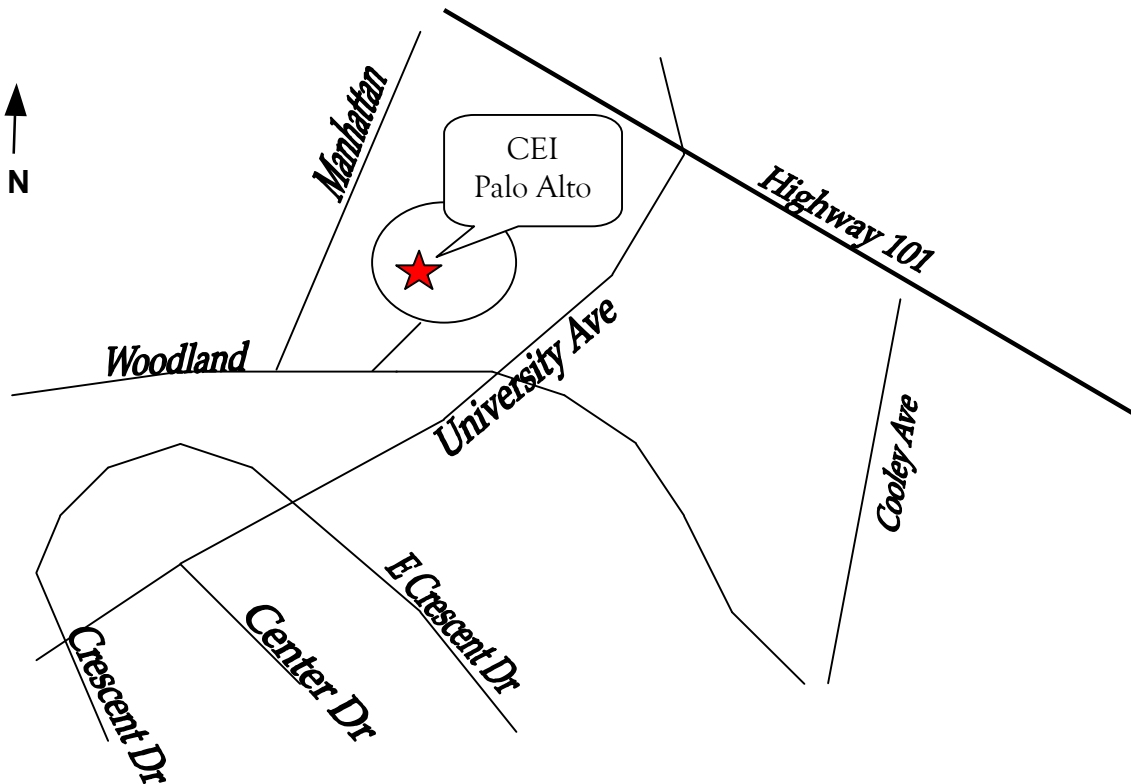

CALIFORNIA EAR INSTITUTE

Palo Alto • San Ramon

Directions to CEI at University Avenue, E. Palo Alto

From Highway 101

Take the **University Avenue** exit in Palo Alto and head **West** on University Avenue (towards downtown Palo Alto). **Turn right** at **Woodland** and make a right into the University Circle Complex. Make an immediate left in to the parking lot for California Ear Institute (CEI). CEI will be on the right in building **1900, Suite 101**. Our lobby doors face Woodland Avenue and there are designated parking signs for the California Ear Institute.

From Highway 280

Heading North

Take Highway 280 north to Highway 85 north. Highway 85 north will merge onto Highway 101 north. Take the **University Avenue** exit in Palo Alto and head **West** on University Avenue (towards downtown Palo Alto). **Turn right** at **Woodland** and make a right into the University Circle Complex. Make an immediate left in to the parking lot for California Ear Institute (CEI). CEI will be on the right in building **1900, Suite 101**. Our lobby doors face Woodland Avenue and there are designated parking signs for the California Ear Institute.

Heading South

Take Highway 280 to either Highway 380 East or to Highway 92 East, then take Highway 101 South. Take the **University Avenue** exit in Palo Alto and head **West** on University Avenue (towards downtown Palo Alto). **Turn right** at **Woodland** and make a right into the University Circle Complex. Make an immediate left in to the parking lot for California Ear Institute (CEI). CEI will be on the right in building **1900, Suite 101**. Our lobby doors face Woodland Avenue and there are designated parking signs for the California Ear Institute.